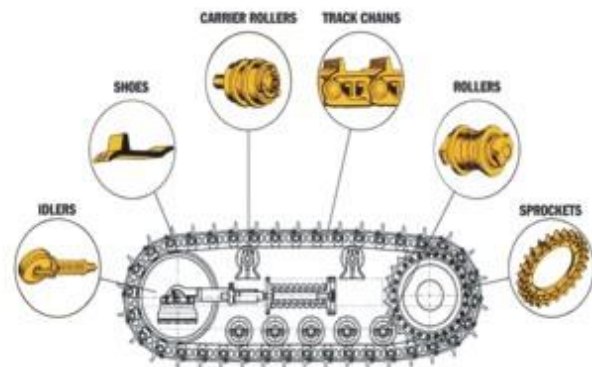

### Varnier Caliper's :

### Torque Wrench:

## Electrical and Electronic parts:

- Starting Motor and Alternator Assemblies
- Solenoids
- Starter Relays
- Relay Unit and Regulator
- Wiring Harness
- Engine Control Units
- Controllers
- Engine Sensors
- Solenoid Valve

## Undercarriage Parts:

- Track Line Assemblies
- Track Rollers
- Idlers
- Sprocket
- Recoil Springs
- Track Adjuster Assemblies
- Spring and Truck Nut Bolts
- Swing Circle Bearings