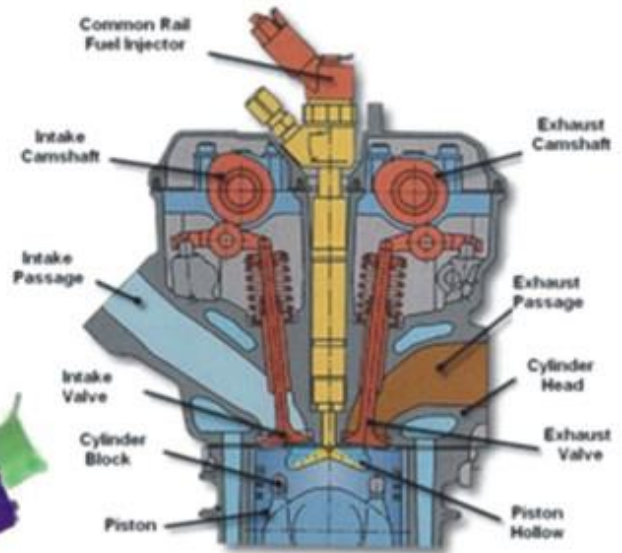

# Spare Part Connection

One stop solution for all kind of earthmoving spare parts and Bearings

- Excavators • Dozers • Motor Graders
- Wheel Loader • RockBreaker

- Vibratory Roller • Concrete Mixtures
- Dumpers • Cranes • Generators

## Diesel Engine Parts:

- Cylinders
- Liners
- Piston Assemblies
- Piston rings
- Cams & Crankshafts

- Connecting Rods
- Main & Connecting Rod Bearing
- Valve

- Guides
- Seats
- Nozzles
- Injectors
- Exhaust Valve
- Intake Valve
- Fan
- Spark Plug