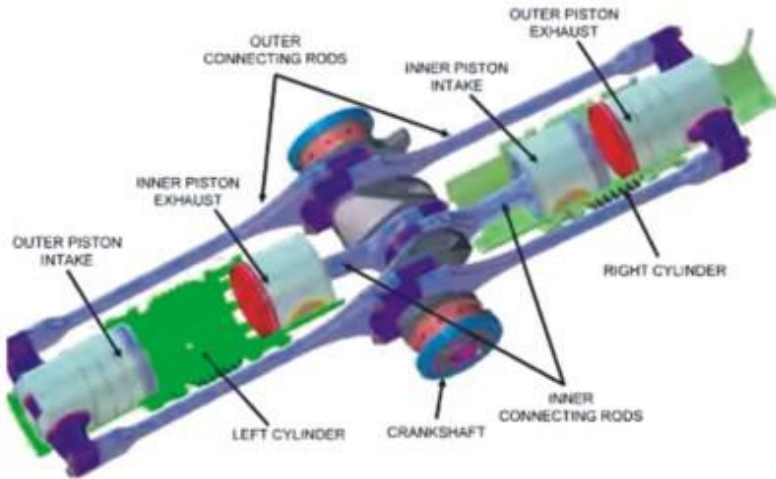

# Spare Part Connection

One stop solution for all kind of earthmoving spare parts and Bearings

- Excavators • Dozers • Motor Graders
- Wheel Loader • RockBreaker

- Vibratory Roller • Concrete Mixtures
- Dumpers • Cranes • Generators

## Diesel Engine Parts:

- Cylinders
- Liners
- Piston Assemblies
- Piston rings
- Cams & Crankshafts

- Connecting Rods
- Main & Connecting Rod Bearing
- Valve

- Guides
- Seats
- Nozzles
- Injectors
- Exhaust Valve
- Intake Valve
- Fan
- Spark Plug

## Undercarriage Parts:

- Track Line Assemblies
- Track Rollers
- Idlers
- Sprocket
- Recoil Springs
- Track Adjuster Assemblies
- Spring and Truck Nut Bolts
- Swing Circle Bearings