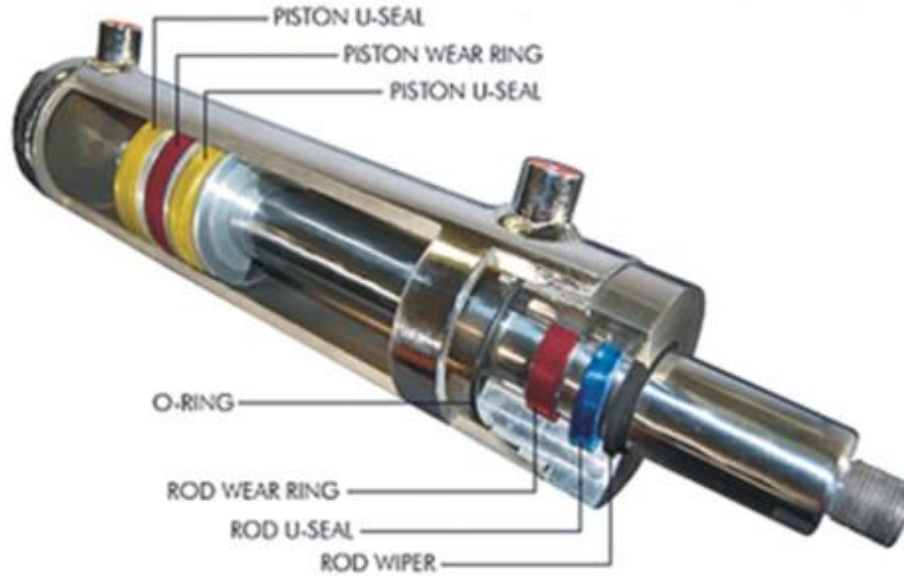

## Electrical and Electronic parts:

- Starting Motor and Alternator Assemblies
- Solenoids
- Starter Relays
- Relay Unit and Regulator
- Wiring Harness
- Engine Control Units
- Controllers
- Engine Sensors
- Solenoid Valve

## Undercarriage Parts:

- Track Line Assemblies
- Track Rollers
- Idlers
- Sprocket
- Recoil Springs
- Track Adjuster Assemblies
- Spring and Truck Nut Bolts
- Swing Circle Bearings

## Hydraulic Pump and motor Parts:

- Pumps
  - Motors
  - Cylinders Power
  - Units Steering Valve
  - Wind Turbines
  - Electrical Controls, Connectors & Switches
  - Gearboxes,
  - Speed Reducers & Increasers
- Filters & Tank Accessories
  - Gauges & Flow Meters
  - Hoses & Fittings
  - Custom Valve Manifolds
  - Coolers & Heat Exchangers
  - Pneumatics
  - Flow Dividers & Proportionators