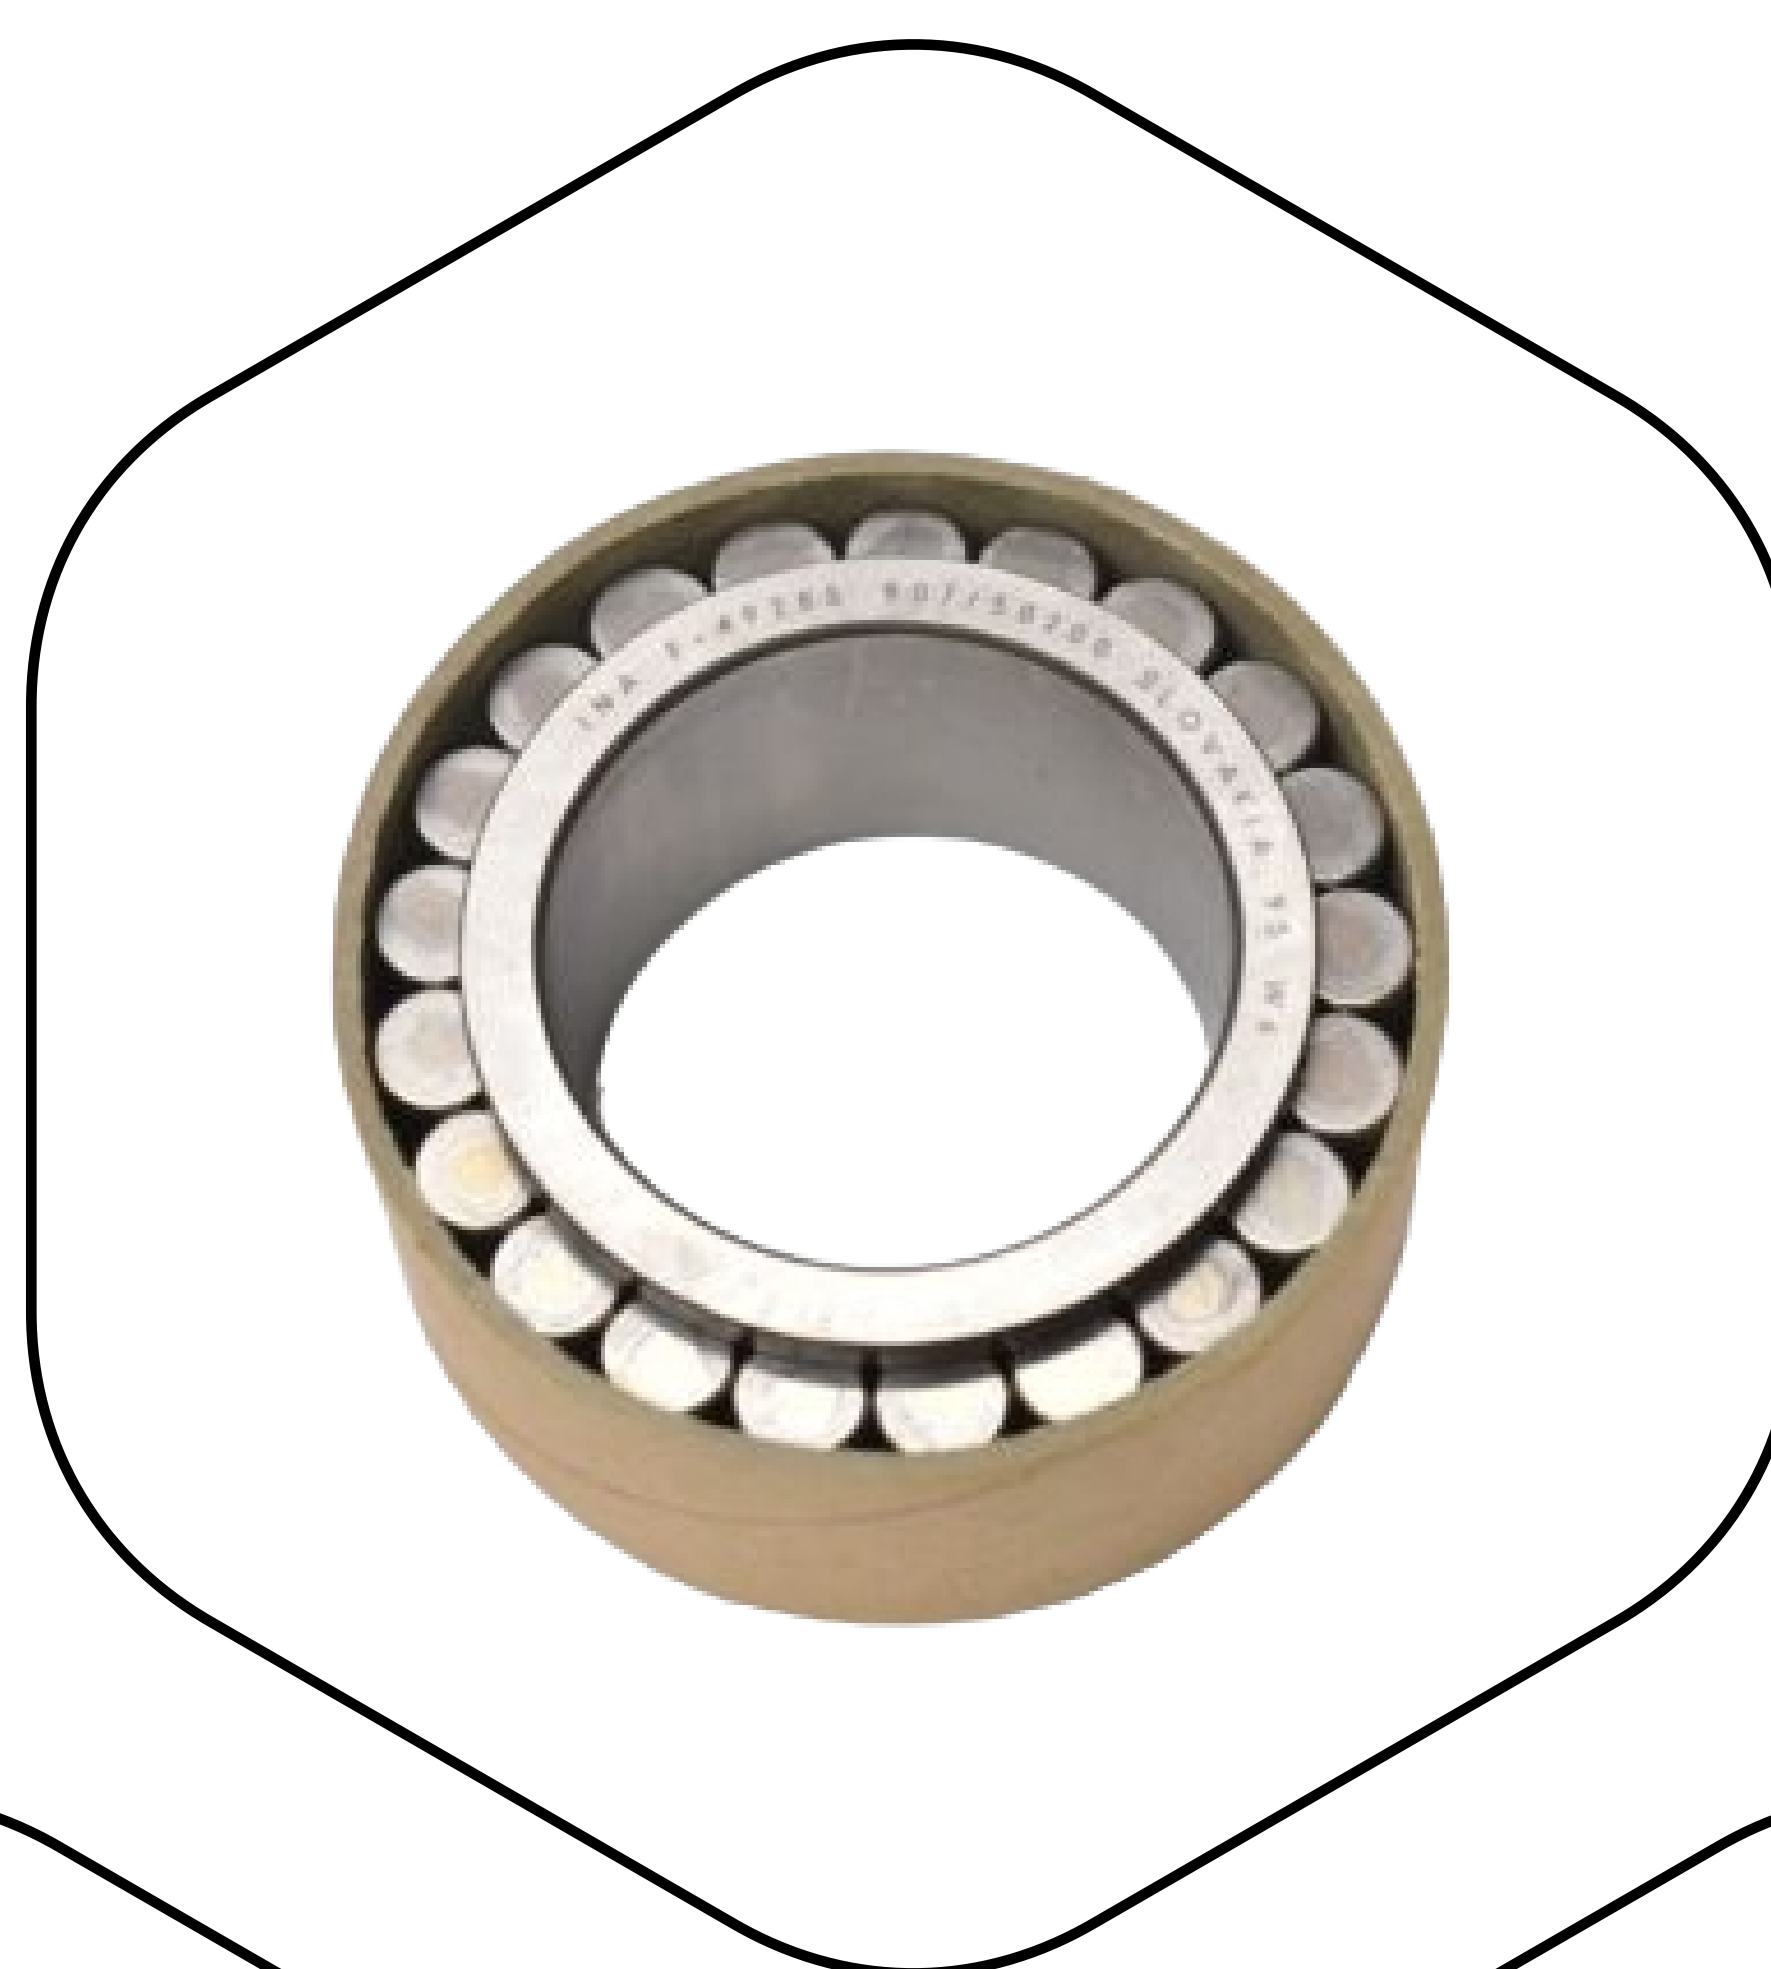

✉ Ketur@spcearthmovers.com | Paresh@spcearthmovers.com

www.spcearthmovers.com

EARTHMOVING BEARING SPECIALISTS

Backhoe Loaders

- ◆ Tapered roller bearings for Front wheel.
- ◆ Rear Wheel bearing for all backhoe loaders
- ◆ Heavy duty bearings for transmission, pinion and axle shaft.
- ◆ Planetary hub bearings
- ◆ One way clutch bearings for torque converters.
- ◆ Ball joints for accelarator cables
- ◆ Bi metal du bush.