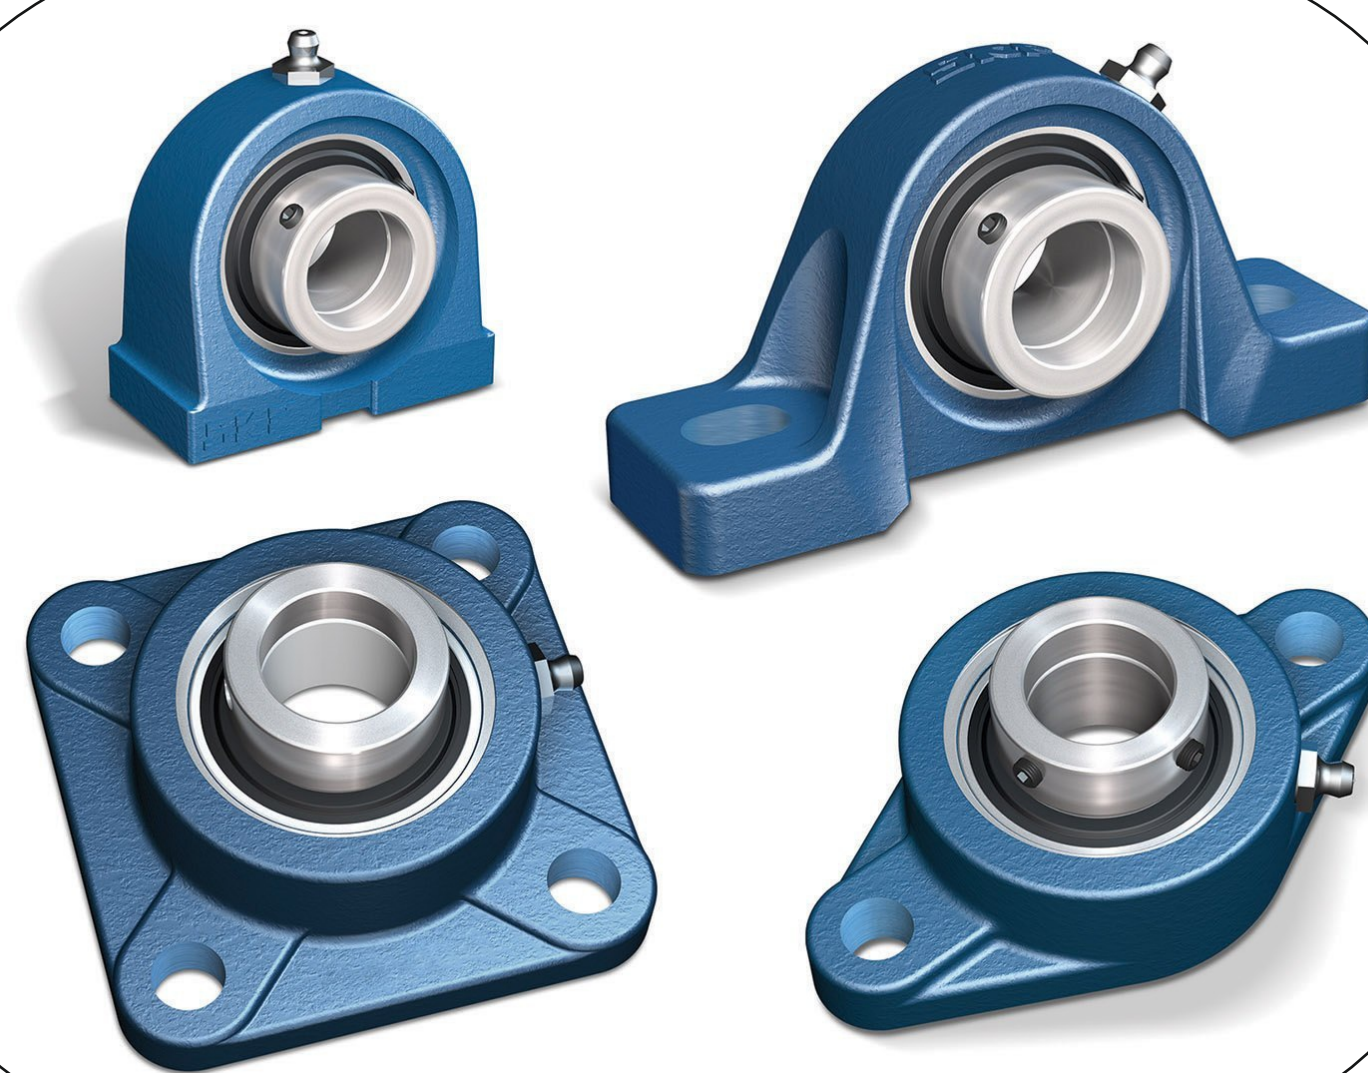

MULTIPLE OEM BRANDS

**Grader, Dozer,
Dumpers, Wheel Loaders,
Dump Trucks**

**And Various Other Equipments Used In Large
Civil Engineering Projects**

HIGH QUALITY BEARINGS

European Commercial Vehicles

Wheel End Hubs | Wheel end kits | Wheel end modules
Tapered roller and ball bearings | Rollers and needle rollers
Automotive joints

EXTENSIVE INTERCHANGE OF OEM PARTS

Vibratory Roller, Compactor,
Concrete Mixers, Paver Machines
Overhead Cranes And Crawler Cranes

EXTENSIVE RANGE OF STOCK

Miscellaneous Bearings For Industrial Applications

THINK BEARINGS THINK SPARE PART CONNECTION

- ◆ All Kinds of Bearings
- ◆ Ball Joints
- ◆ One Way Clutch Bearings
- ◆ Bearings For Torque Convertors
- ◆ Crossed Roller Slewing Bearings
- ◆ Spherical Bushing
- ◆ Bi Metallic DU Bushes
- ◆ Plummer Blocks and Sleeve
- ◆ Steel Ball and Rollers
- ◆ Vibratory Screen Clearance Bearings
- ◆ Pillow Block Bearings
- ◆ Wheel Hub Bearings
- ◆ Planetary Gear Bearings